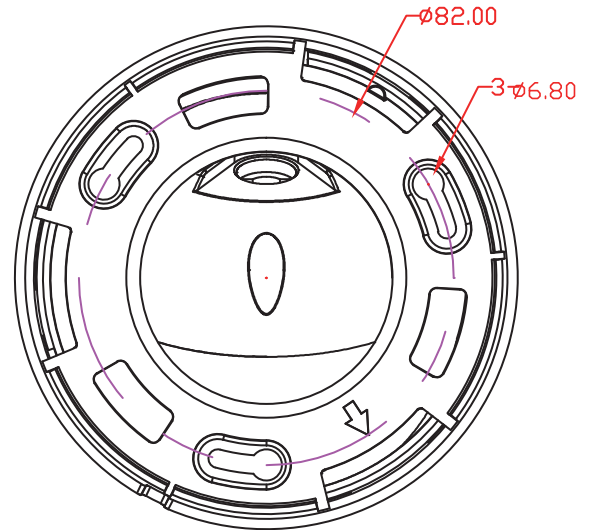

Interface

Audio	Default: Built in Mic Option: Audio In
Alarm	N/A
SD Card Slot	N/A
RS485	N/A

General

Housing	Metal+Plastic, IP66
Anti-cut Bracket	NO
IR Cut Filter	YES
Operation Temperature	-20℃ ~ +50℃ RH95% Max
Storage Temperature	-20℃ ~ +60℃ RH95% Max
Power Source	DC12V±10%, 900mA
Dimension	φ110x95mm
Weight	295g

Dimensions (mm)

Optional Accessories