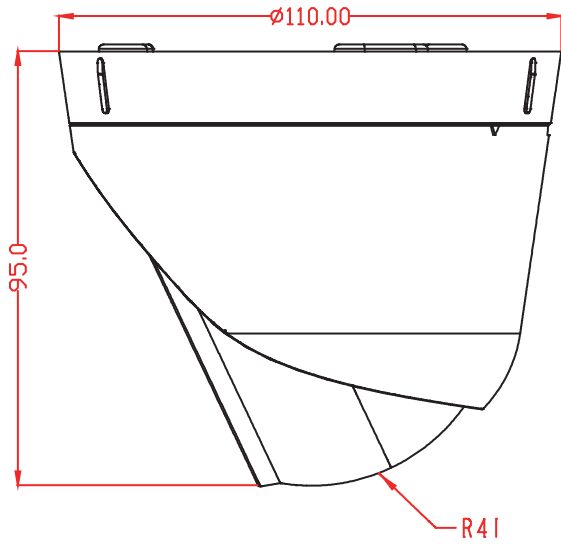

Interface

Audio	Default: Built in Mic Option: Audio In
Alarm	N/A
SD Card Slot	N/A
RS485	N/A

General

Housing	Metal+Plastic, IP66
Anti-cut Bracket	NO
IR Cut Filter	YES
Operation Temperature	-20℃ ~ +50℃ RH95% Max
Storage Temperature	-20℃ ~ +60℃ RH95% Max
Power Source	DC12V±10%, 900mA
Dimension	φ110x95mm
Weight	295g

Dimensions (mm)

Optional Accessories